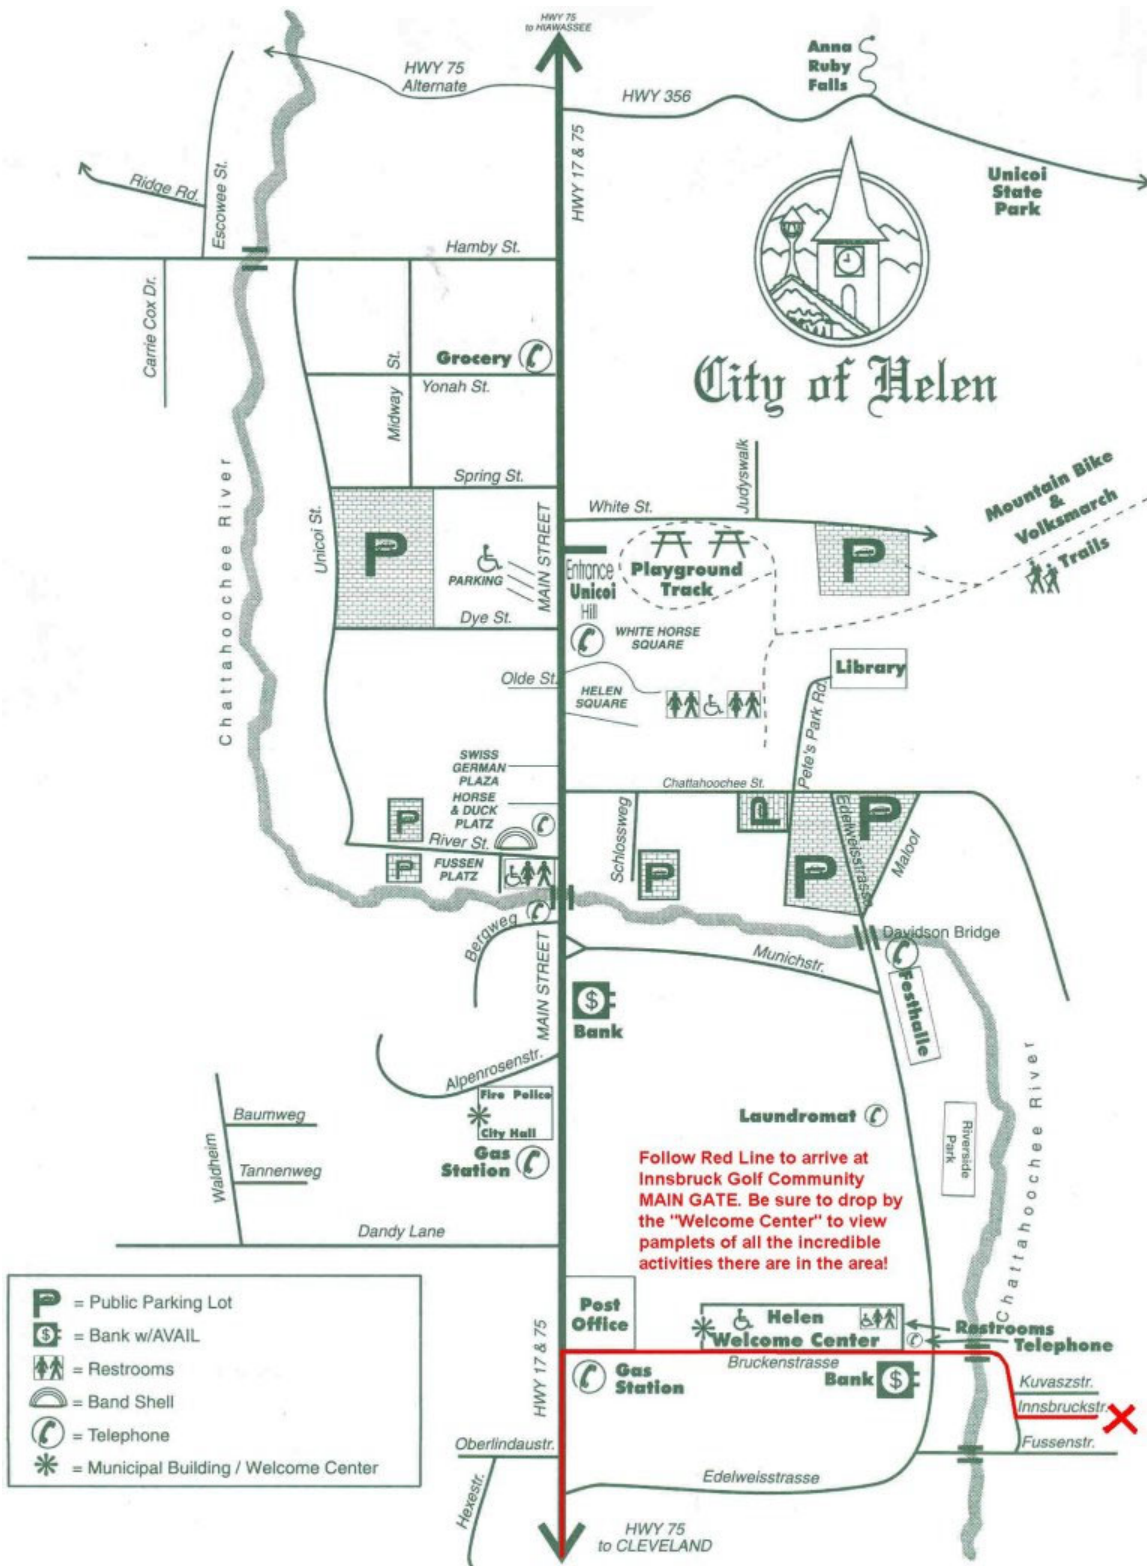

MAPS TO PROPERTY ID# 0125

(Below are 3 pages showing 3 separate maps. 1st Page is a "Regional Map" to get you to Helen, GA. 2nd Page is a directional "City of Helen" map to get you to the entrance to Innsbruck Golf Rersort. 3rd Page is an "Innsbruck Community Map" to get you directly to the Property. Call owner – Larry Barrett @ 770-310-8856 if you need more help)

As you approach Helen from the South (Atlanta), you'll take the 2nd road to the right once you hit the city limits. Follow red lines shown above to get to the Innsbruck community entrance gate.