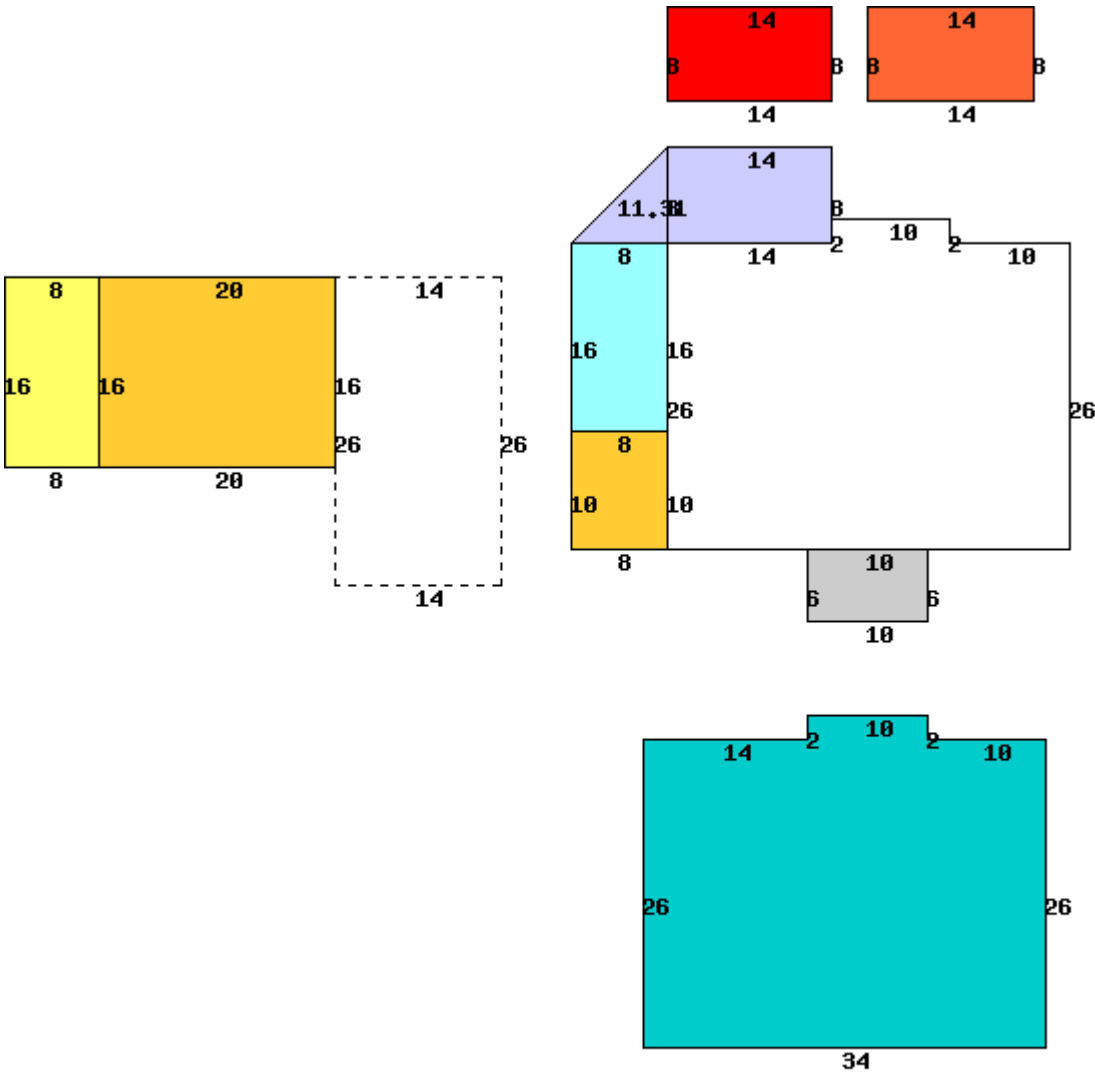

# Property ID# 0173 – Building Layout

Color	Area Type Description	Square Feet
	Deck	32
	Deck	112
	Open Porch	60
	1st Floor	904
	Basement Unfinished	904
	Patio	112
	Screen Porch	112
	Deck	80
	Open Porch	128
	2nd Floor	364
	Deck	128
	Loft Finished	320